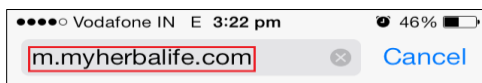

Follow the below mentioned steps to access the mobile MyHerbalife website through Blackberry phones:

1. Type m.myherbalife.com directly in the web browser

2. Click on enter button
3. Select country as [India (English)](#)
4. Enter [Herbalife ID](#)
5. Enter [PIN Code](#)
6. Click on [Log In](#)