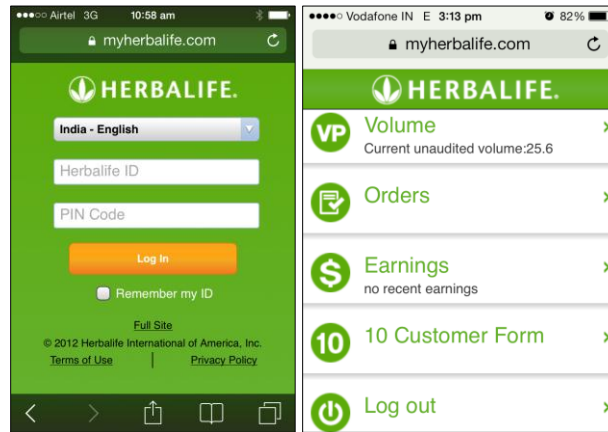

# MyHerbalife.com

Now Optimized for Your On The Go Life

Visit the new and improved [MyHerbalife.com](https://myherbalife.com) using your smartphone's web browser (Android™ platform or iPhone®) and access its most popular features:

- Check your volume wherever you are
- Check your earnings
- Browse and search your order history
- Fill out your Ten Customer Form

#### Till Now:

- Regardless which device is used to access MyHL.com, Login page of MyHL.com (<https://in.myherbalife.com/>) used to display on the screen.